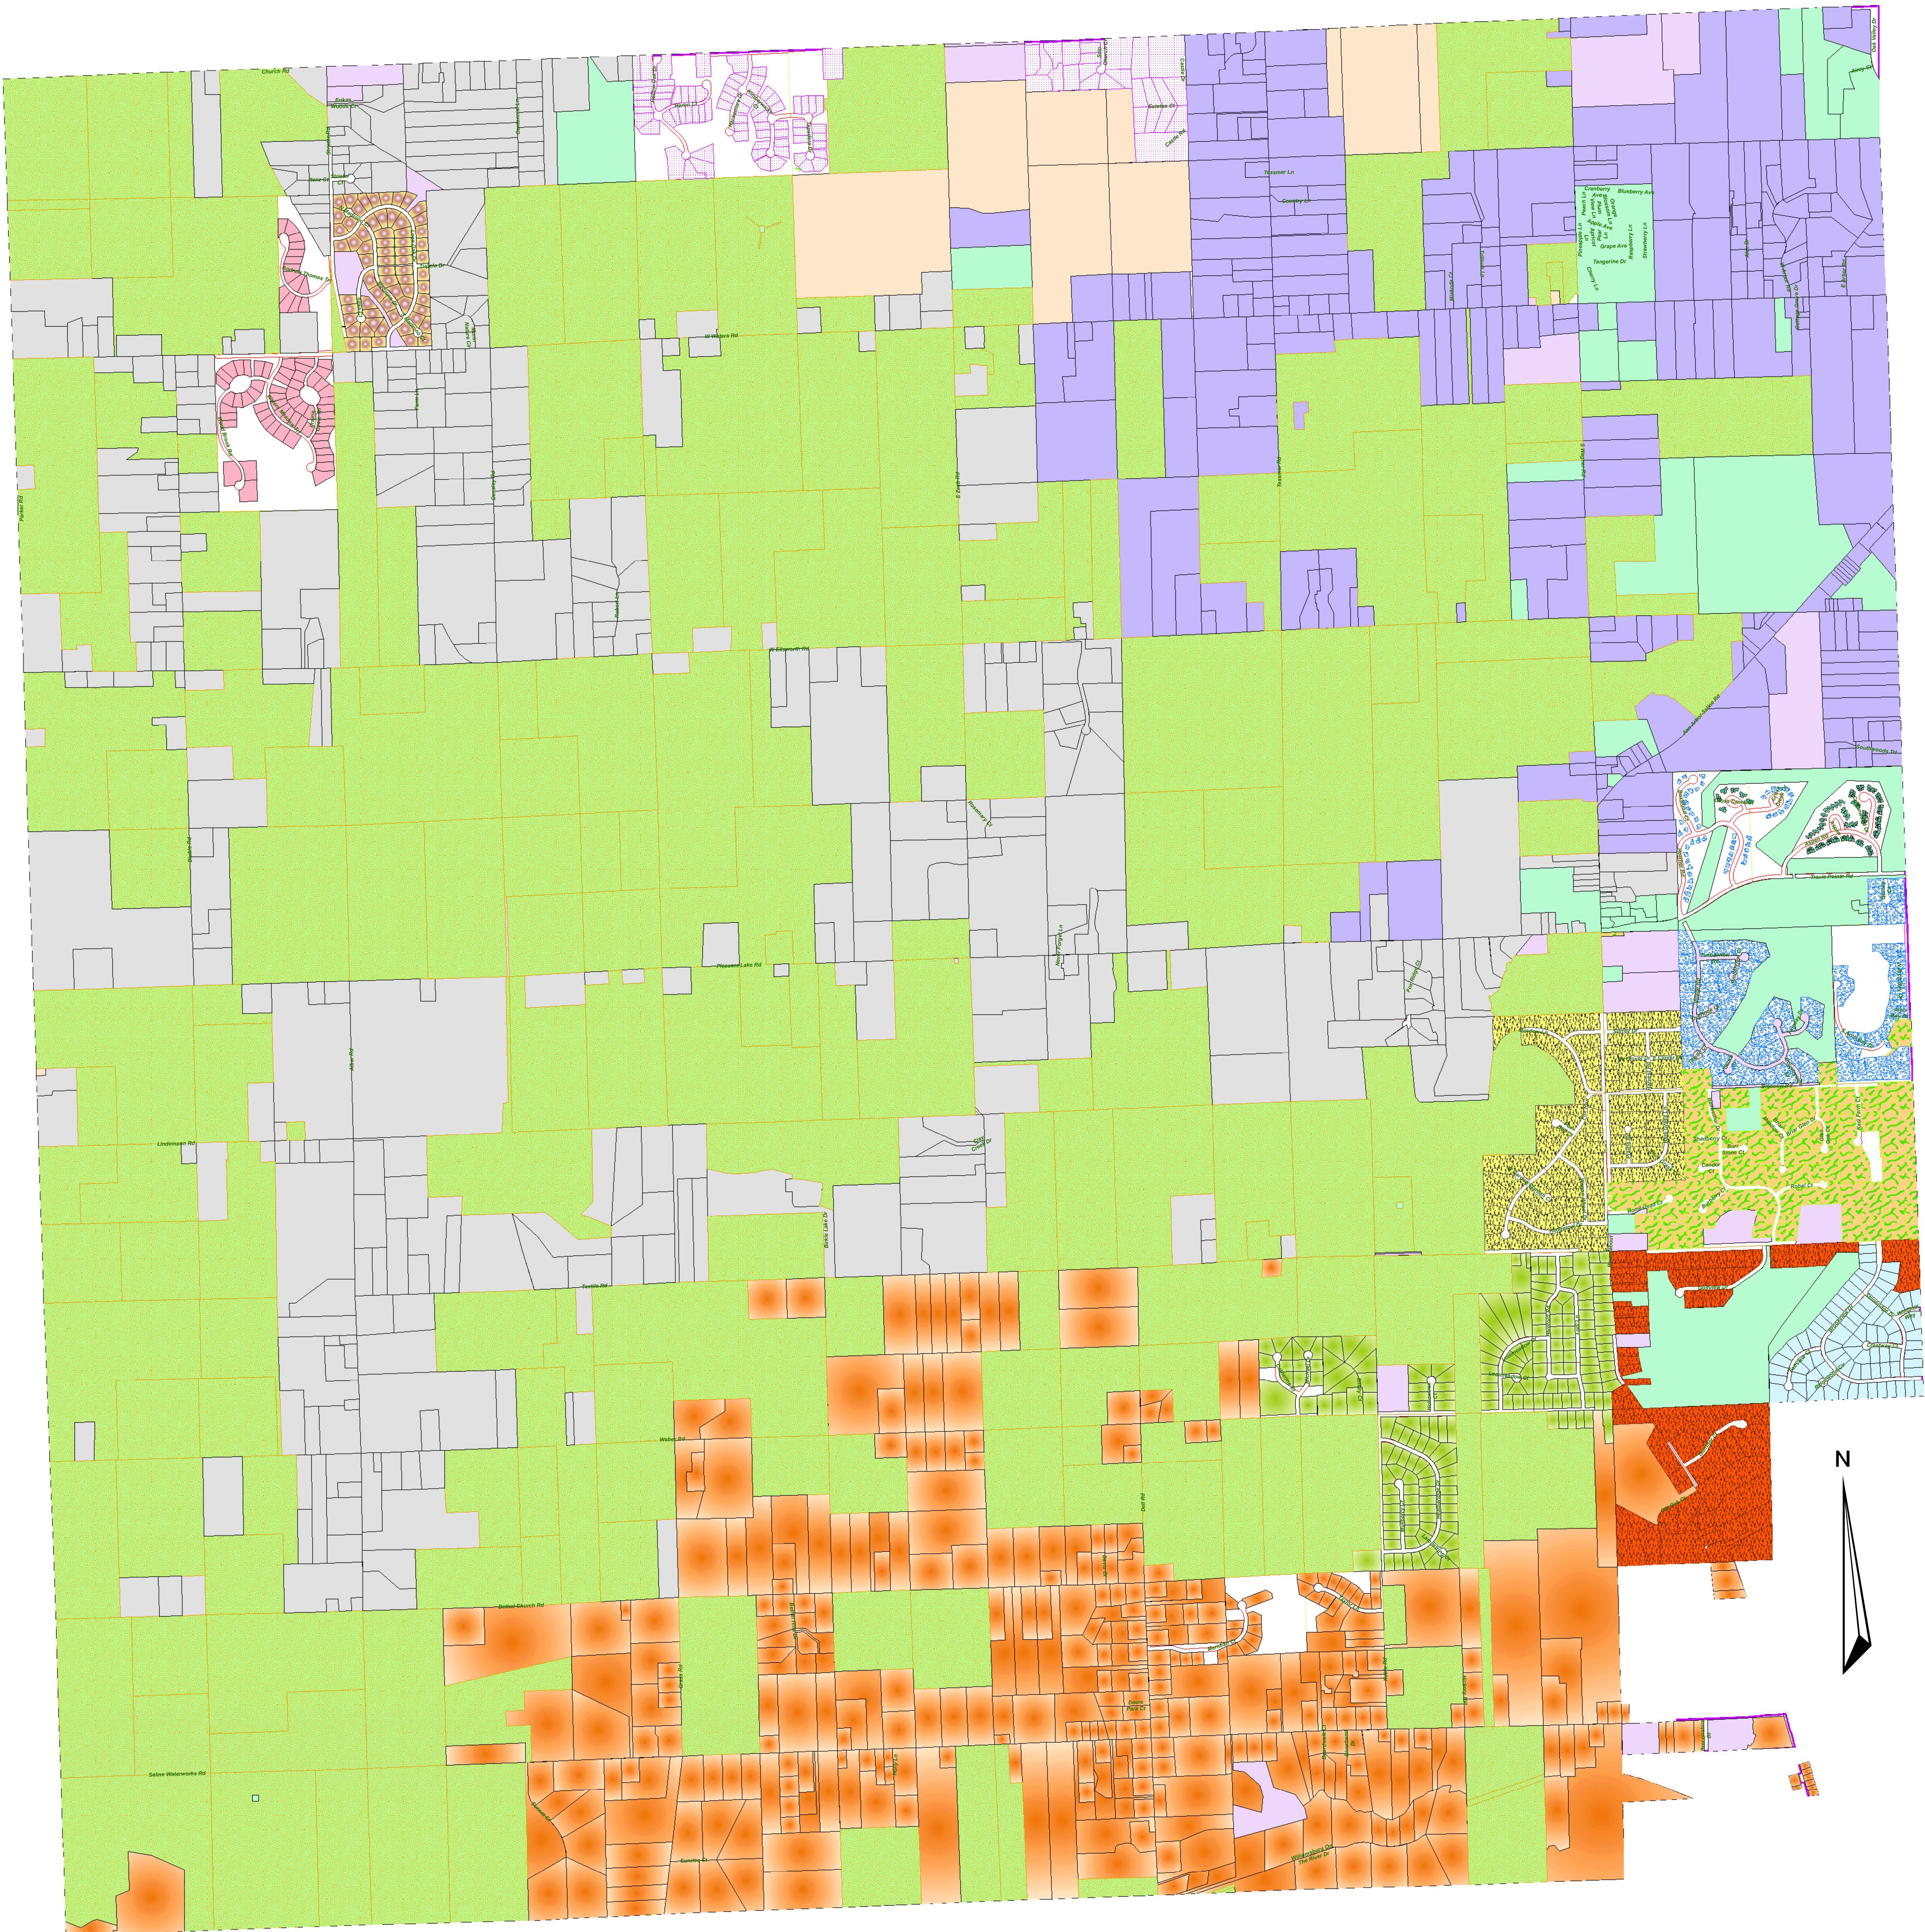

Lodi Township 2024 Land Code Map

Land Code Description	Color/Pattern
Exempt, Water, Common Area, Misc.	White
BROOKVIEW HIGHLANDS	Light Blue
COMMERCIAL	Light Green
DIUBLE MEADOWS	Pink
EXEMPT	Light Purple
FARMS	Light Green
INDUSTRIAL REAL	Light Orange
LODI EAST	Light Purple
LODI SOUTH	Orange
LODI WEST	Light Grey
PHEA HOLLOW/ R OAKS/RID OAKS	Light Purple
SEC 23 LODI CTY EST. 1-6	Yellow with diagonal lines
SEC 25 & SUBS	Orange with diagonal lines
SEC 26 & SUBS	Light Green with diagonal lines
SEC 5 LONE OAK	Light Orange with diagonal lines
TPS.L.GLEN.HOMESTEAD.BRASSOW WDS	Yellow with diagonal lines
TRAVIS PONTE CONDOS	Light Blue with diagonal lines
TRAVIS PT,VILLAS,MED/LINKS/MAPLE PO	Light Blue with diagonal lines

The information contained in this cadastral map is used to locate, identify and inventory parcels of land in Washtenaw County for appraisal and taxing purposes only and is not to be construed as a "survey description". The information is provided with the understanding that the conclusions drawn from such information are solely the responsibility of the user. Any assumption of legal status of this data is hereby disclaimed.

- Jurisdiction Boundary
- Section Line
- Quarter Section Line
- Parcels

NOTE: PARCELS MAY NOT BE TO SCALE