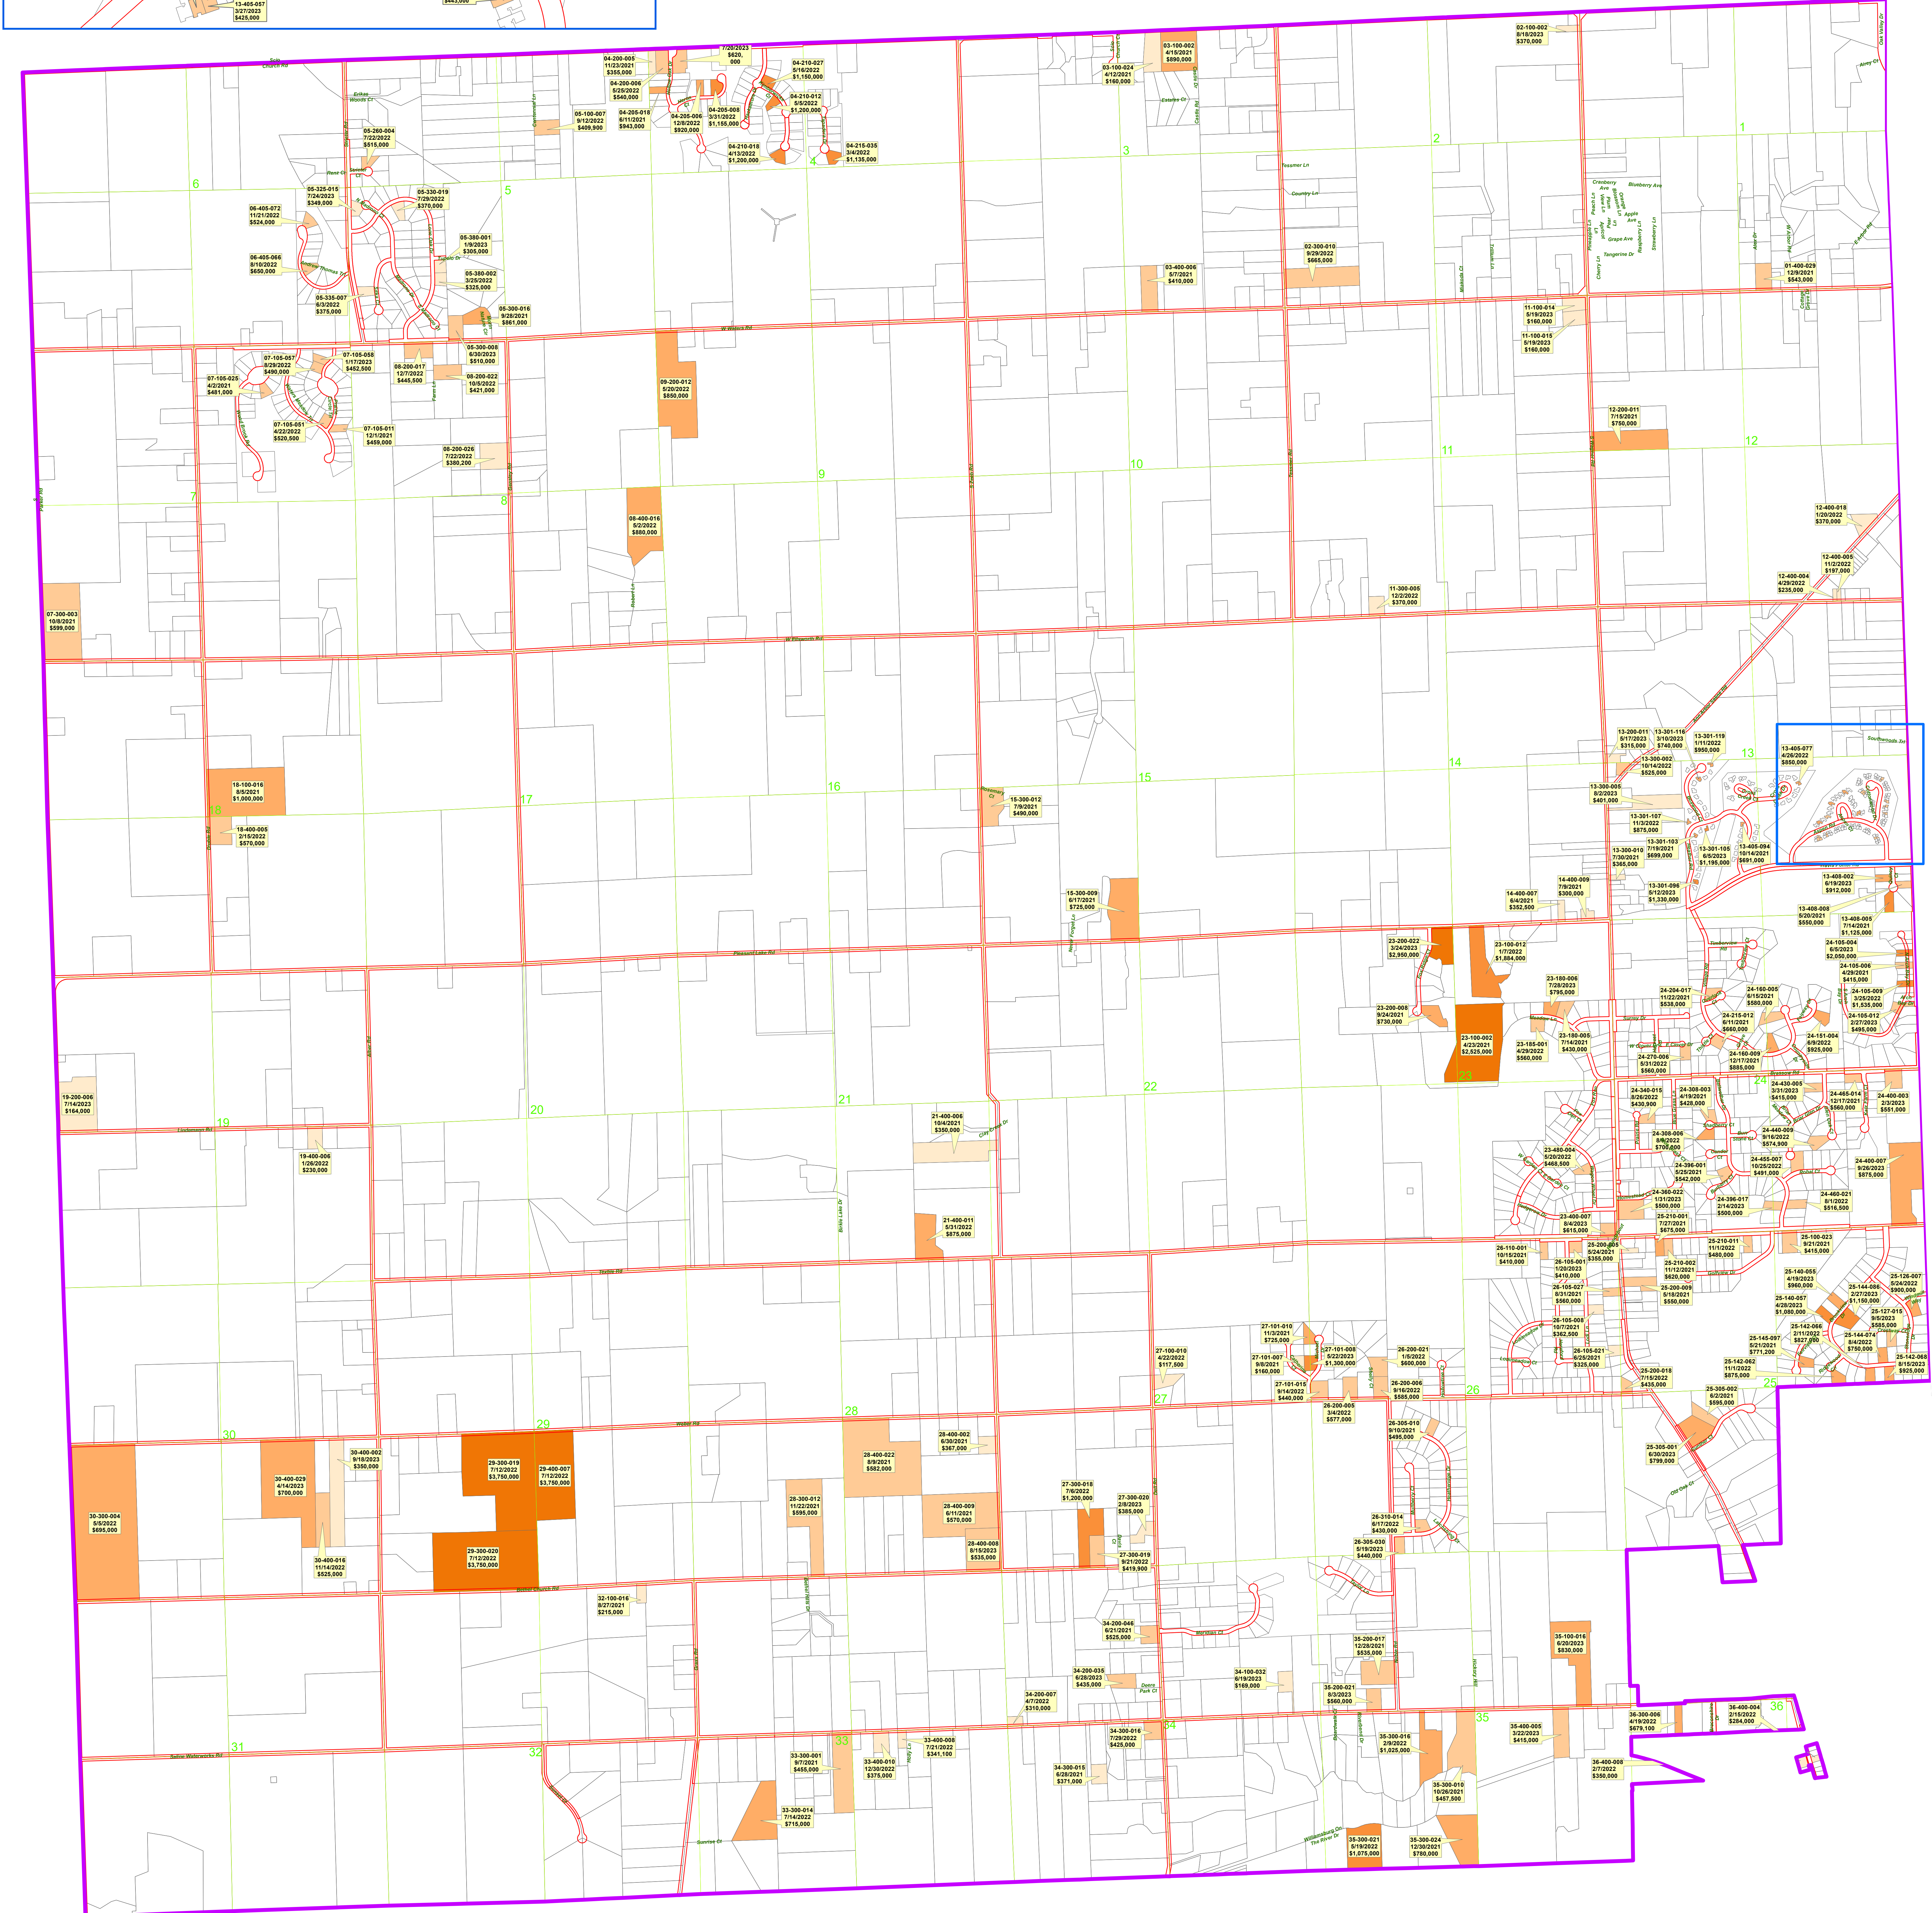

# Lodi Township Sales Study Map 4/2021 - 9/2023

- Jurisdiction Boundary
- Section Line
- Quarter Section Line
- Parcels

The information contained in this cadastral map is used to locate, identify and inventory parcels of land in Washtenaw County for appraisal and taxing purposes only and is not to be construed as a "survey description". The information is provided with the understanding that the conclusions drawn from such information are solely the responsibility of the user. Any assumption of legal status of this data is hereby disclaimed.

NOTE: PARCELS MAY NOT BE TO SCALE